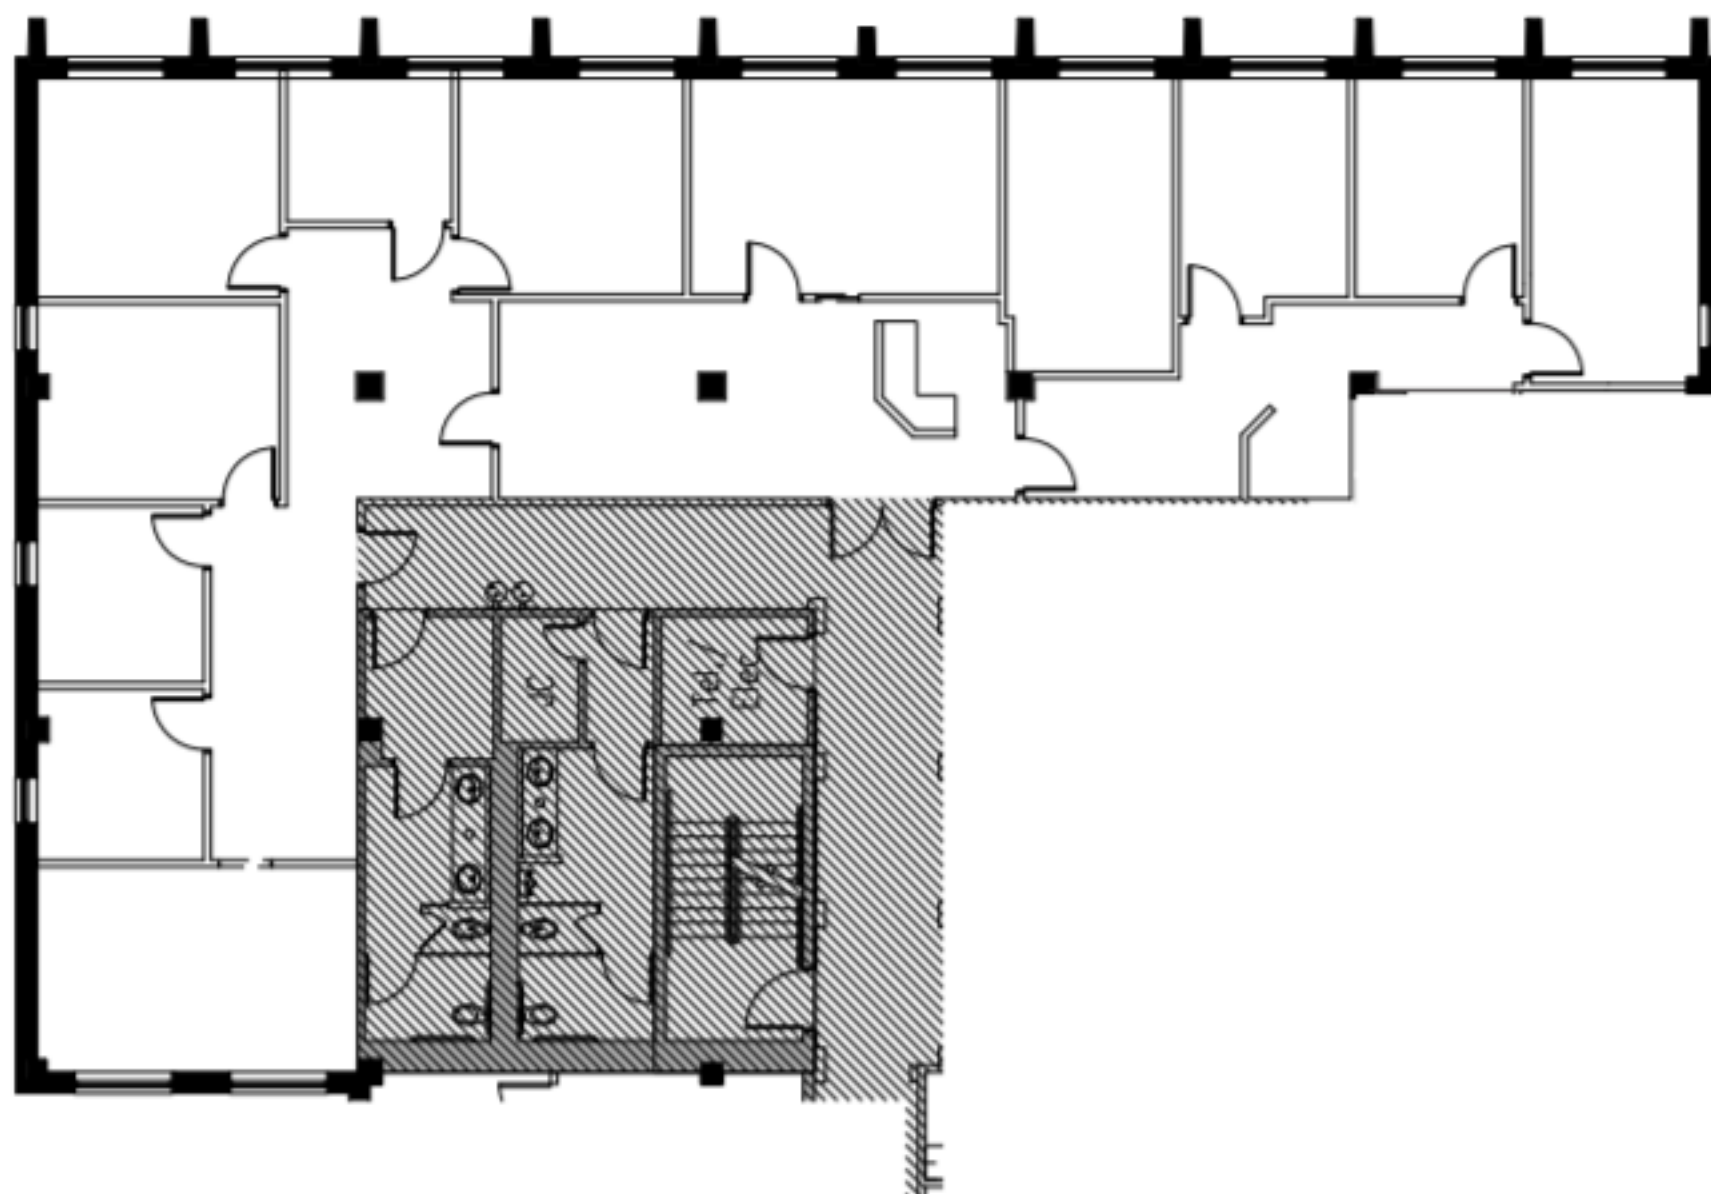

Suite 400

Fourth Floor
3,499 RSF

For more information, please contact:
Silhouette Atlanta Management
mgmt@silhouettemidtown.com

1447 Peachtree St. NE
Suite 200
Atlanta, Ga 30309