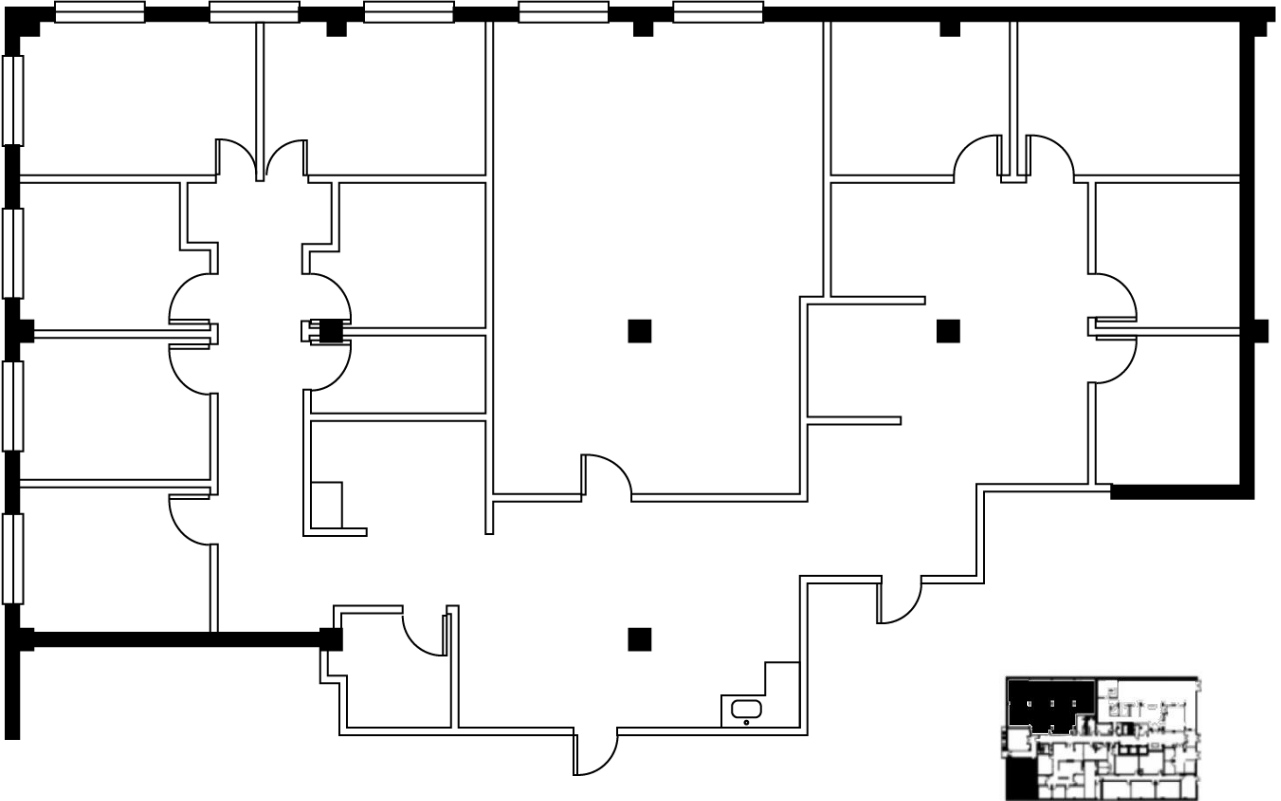

Suite 160

First Floor
3,814 Sqft

For more information,
contact: Silhouette Management
mgmt@silhouettemidtown.com

1447 Peachtree St NE
Suite 200
Atlanta, GA 30309