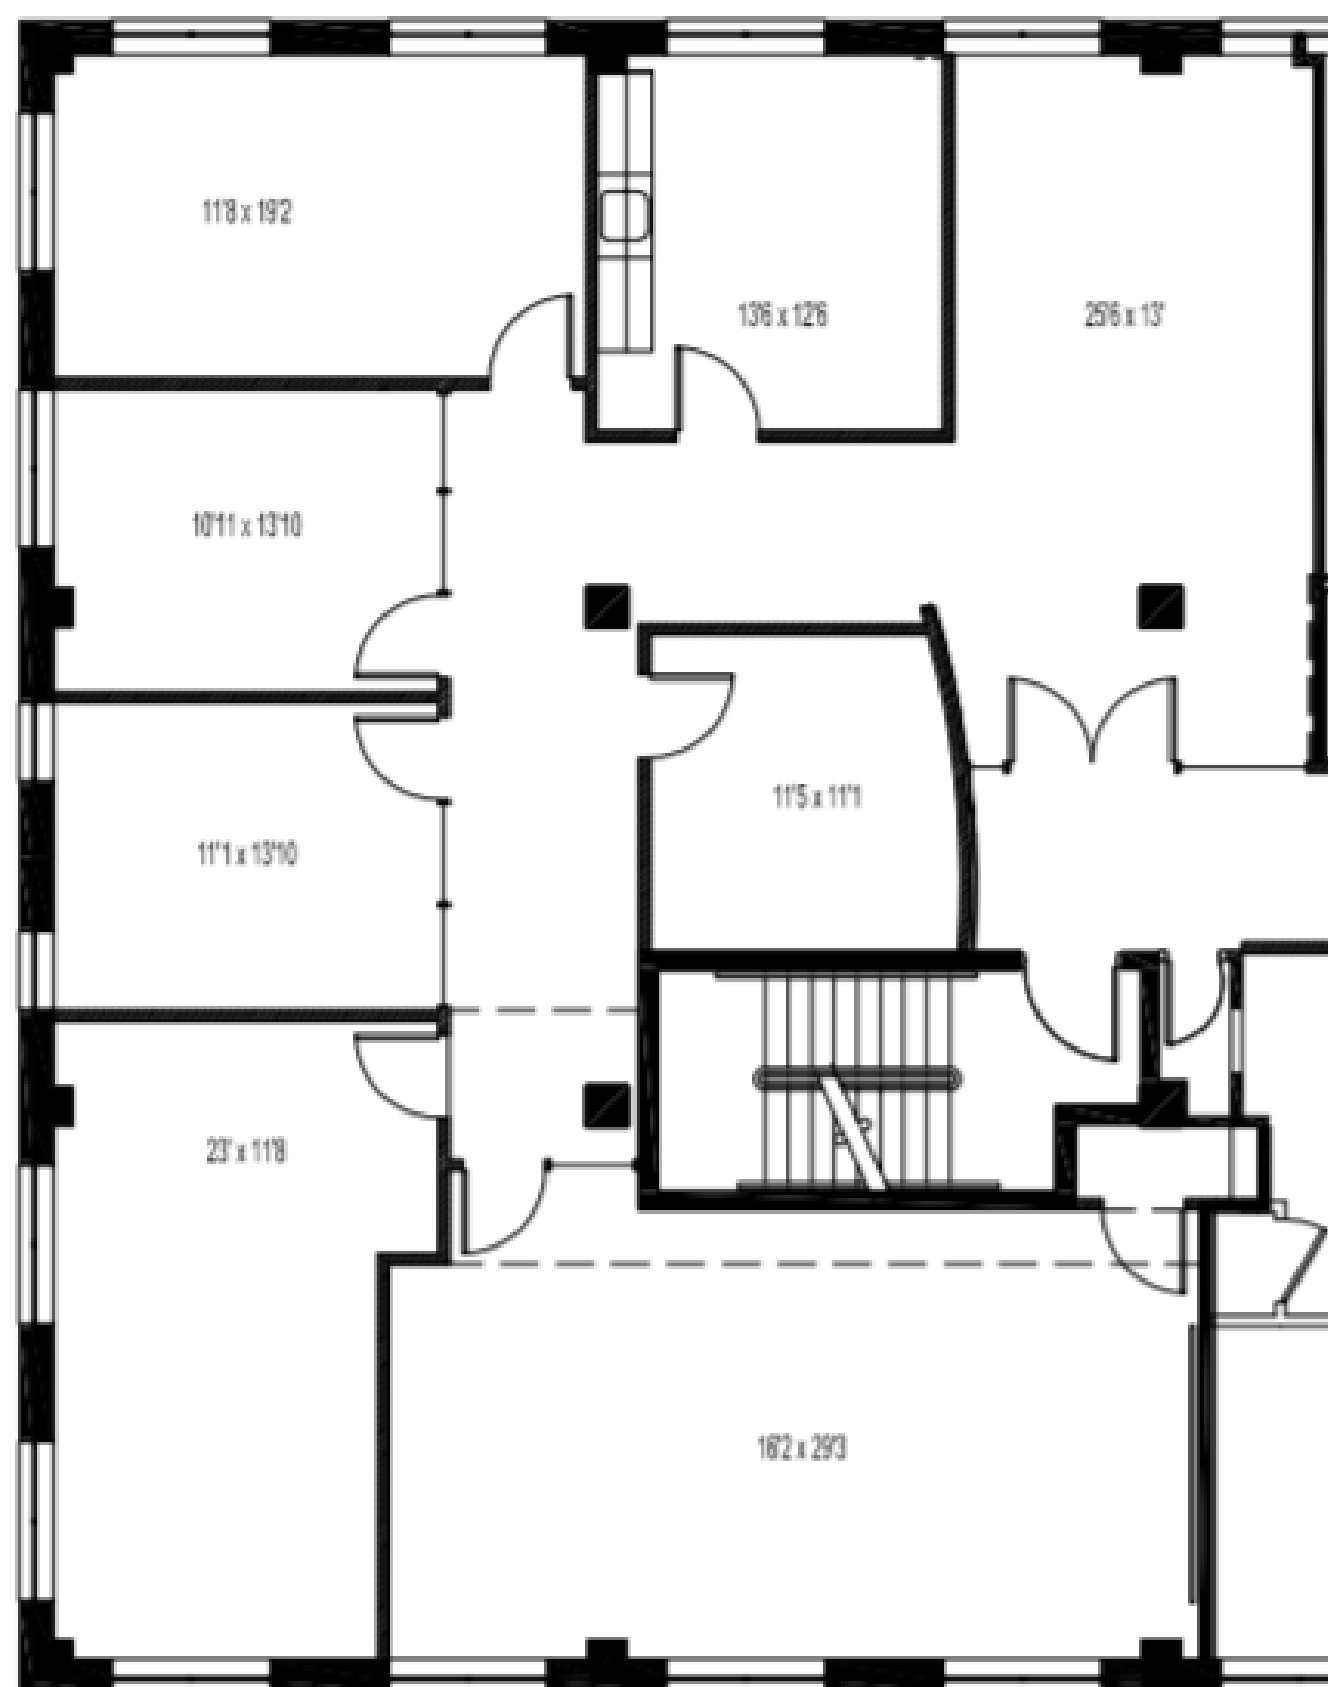

# Suite 650

Key Plan

**Sixth Floor**  
**2,812 RSF**

For more information, please contact:  
Silhouette Atlanta Management  
[mgmt@silhouettemidtown.com](mailto:mgmt@silhouettemidtown.com)

1447 Peachtree St. NE  
Suite 200  
Atlanta, Ga 30309