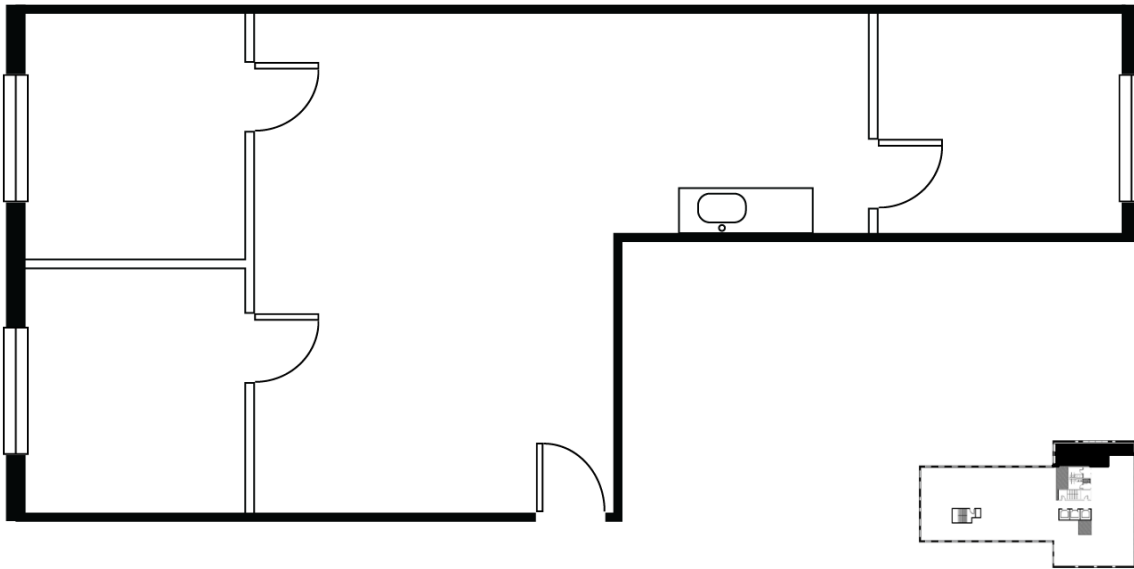

Suite 380

Third Floor
1,066 Sqft

For more information,
contact: Silhouette Management
mgmt@silhouettemidtown.com

1447 Peachtree St NE
Suite 200
Atlanta, GA 30309