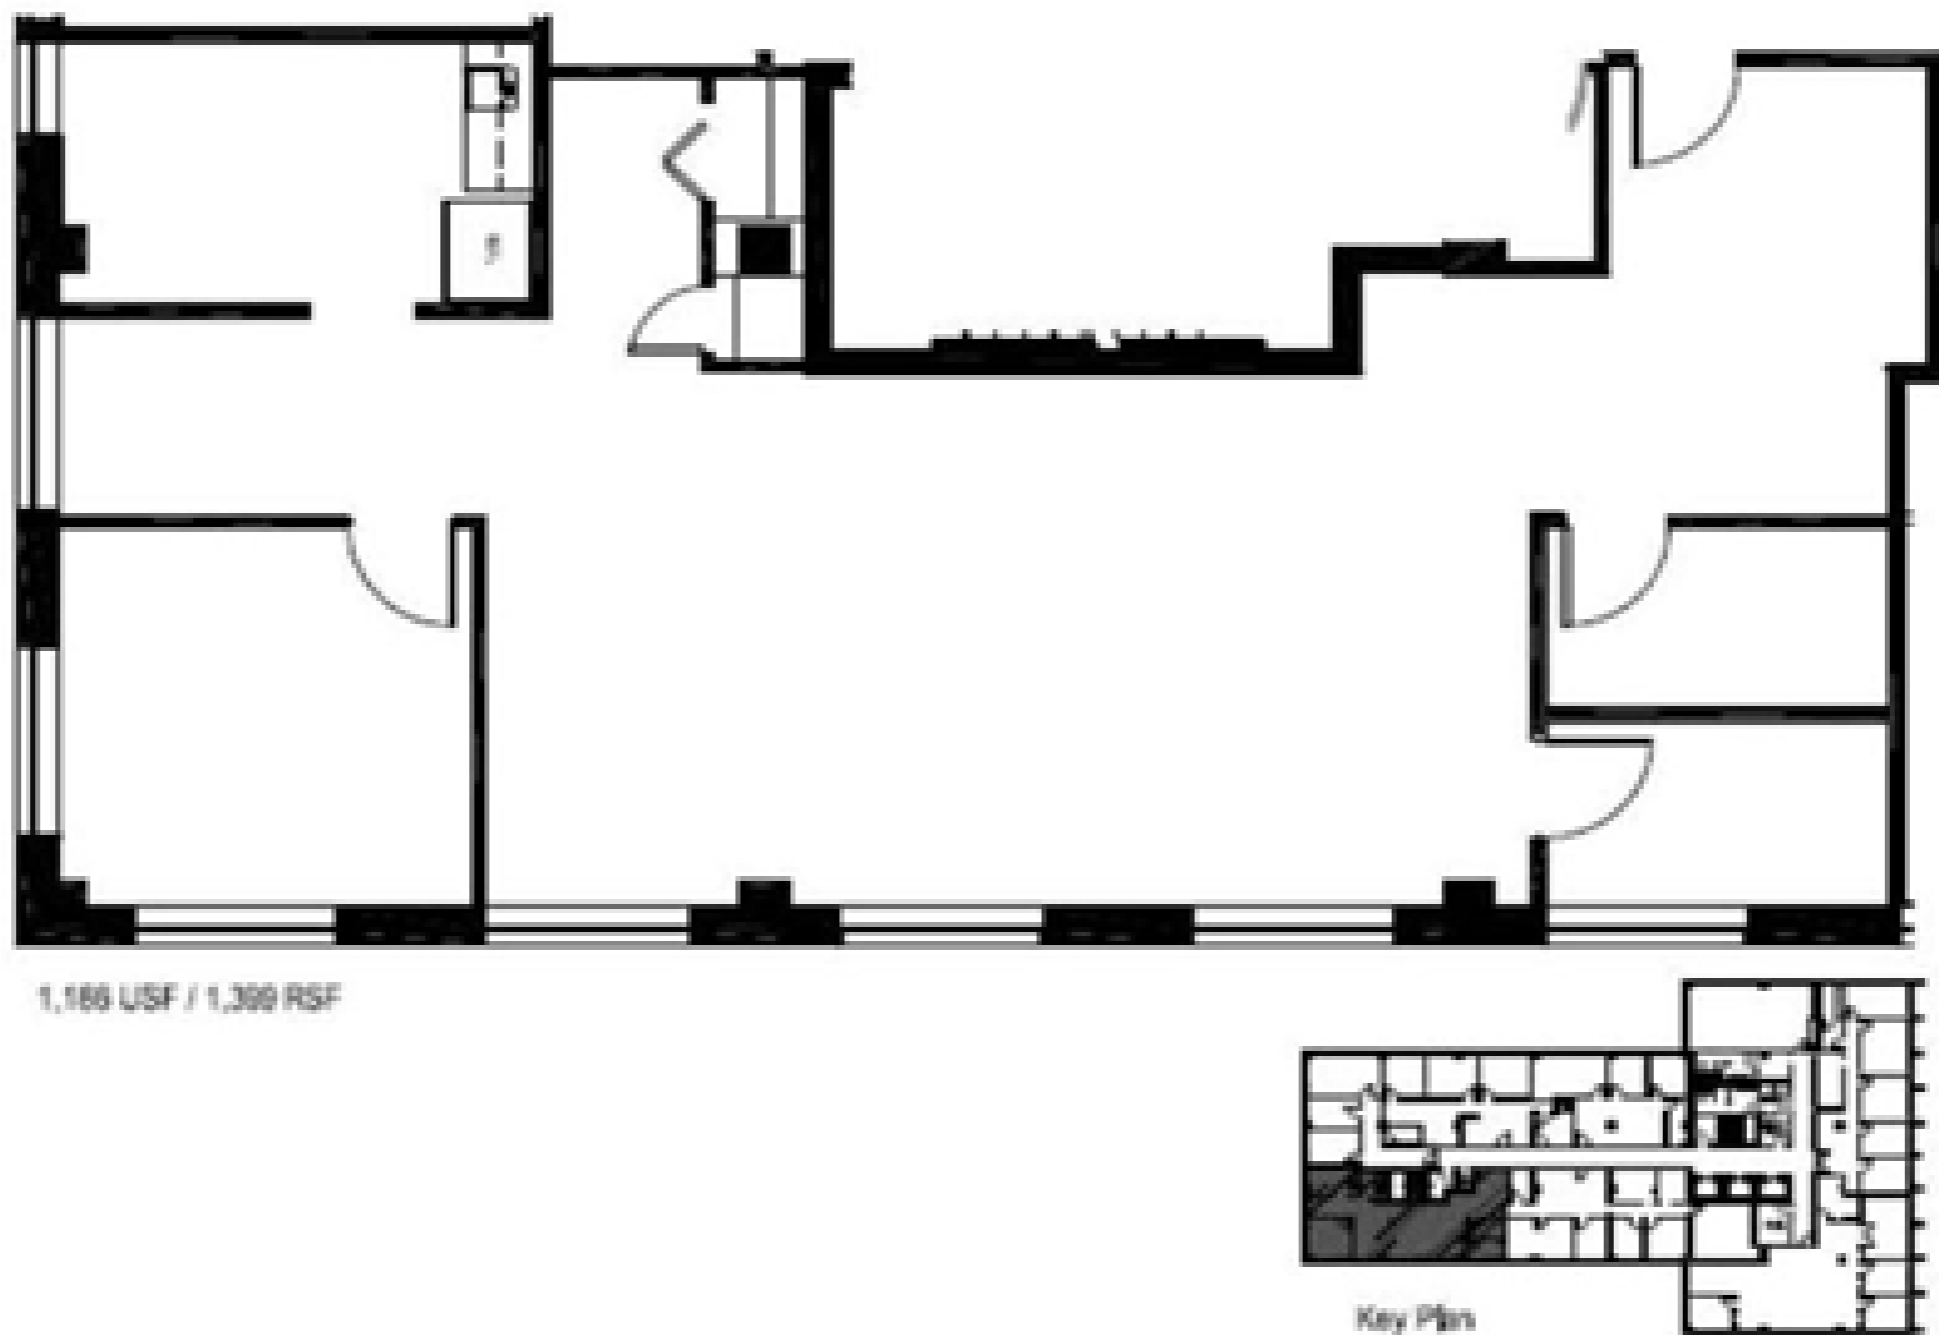

Suite 320

Third Floor
1,399 RSF

For more information,
please contact: Silhouette Atlanta
Management
mgmt@silhouettemidtown.com

1447 Peachtree St. NE
Suite 200
Atlanta, Ga 30309