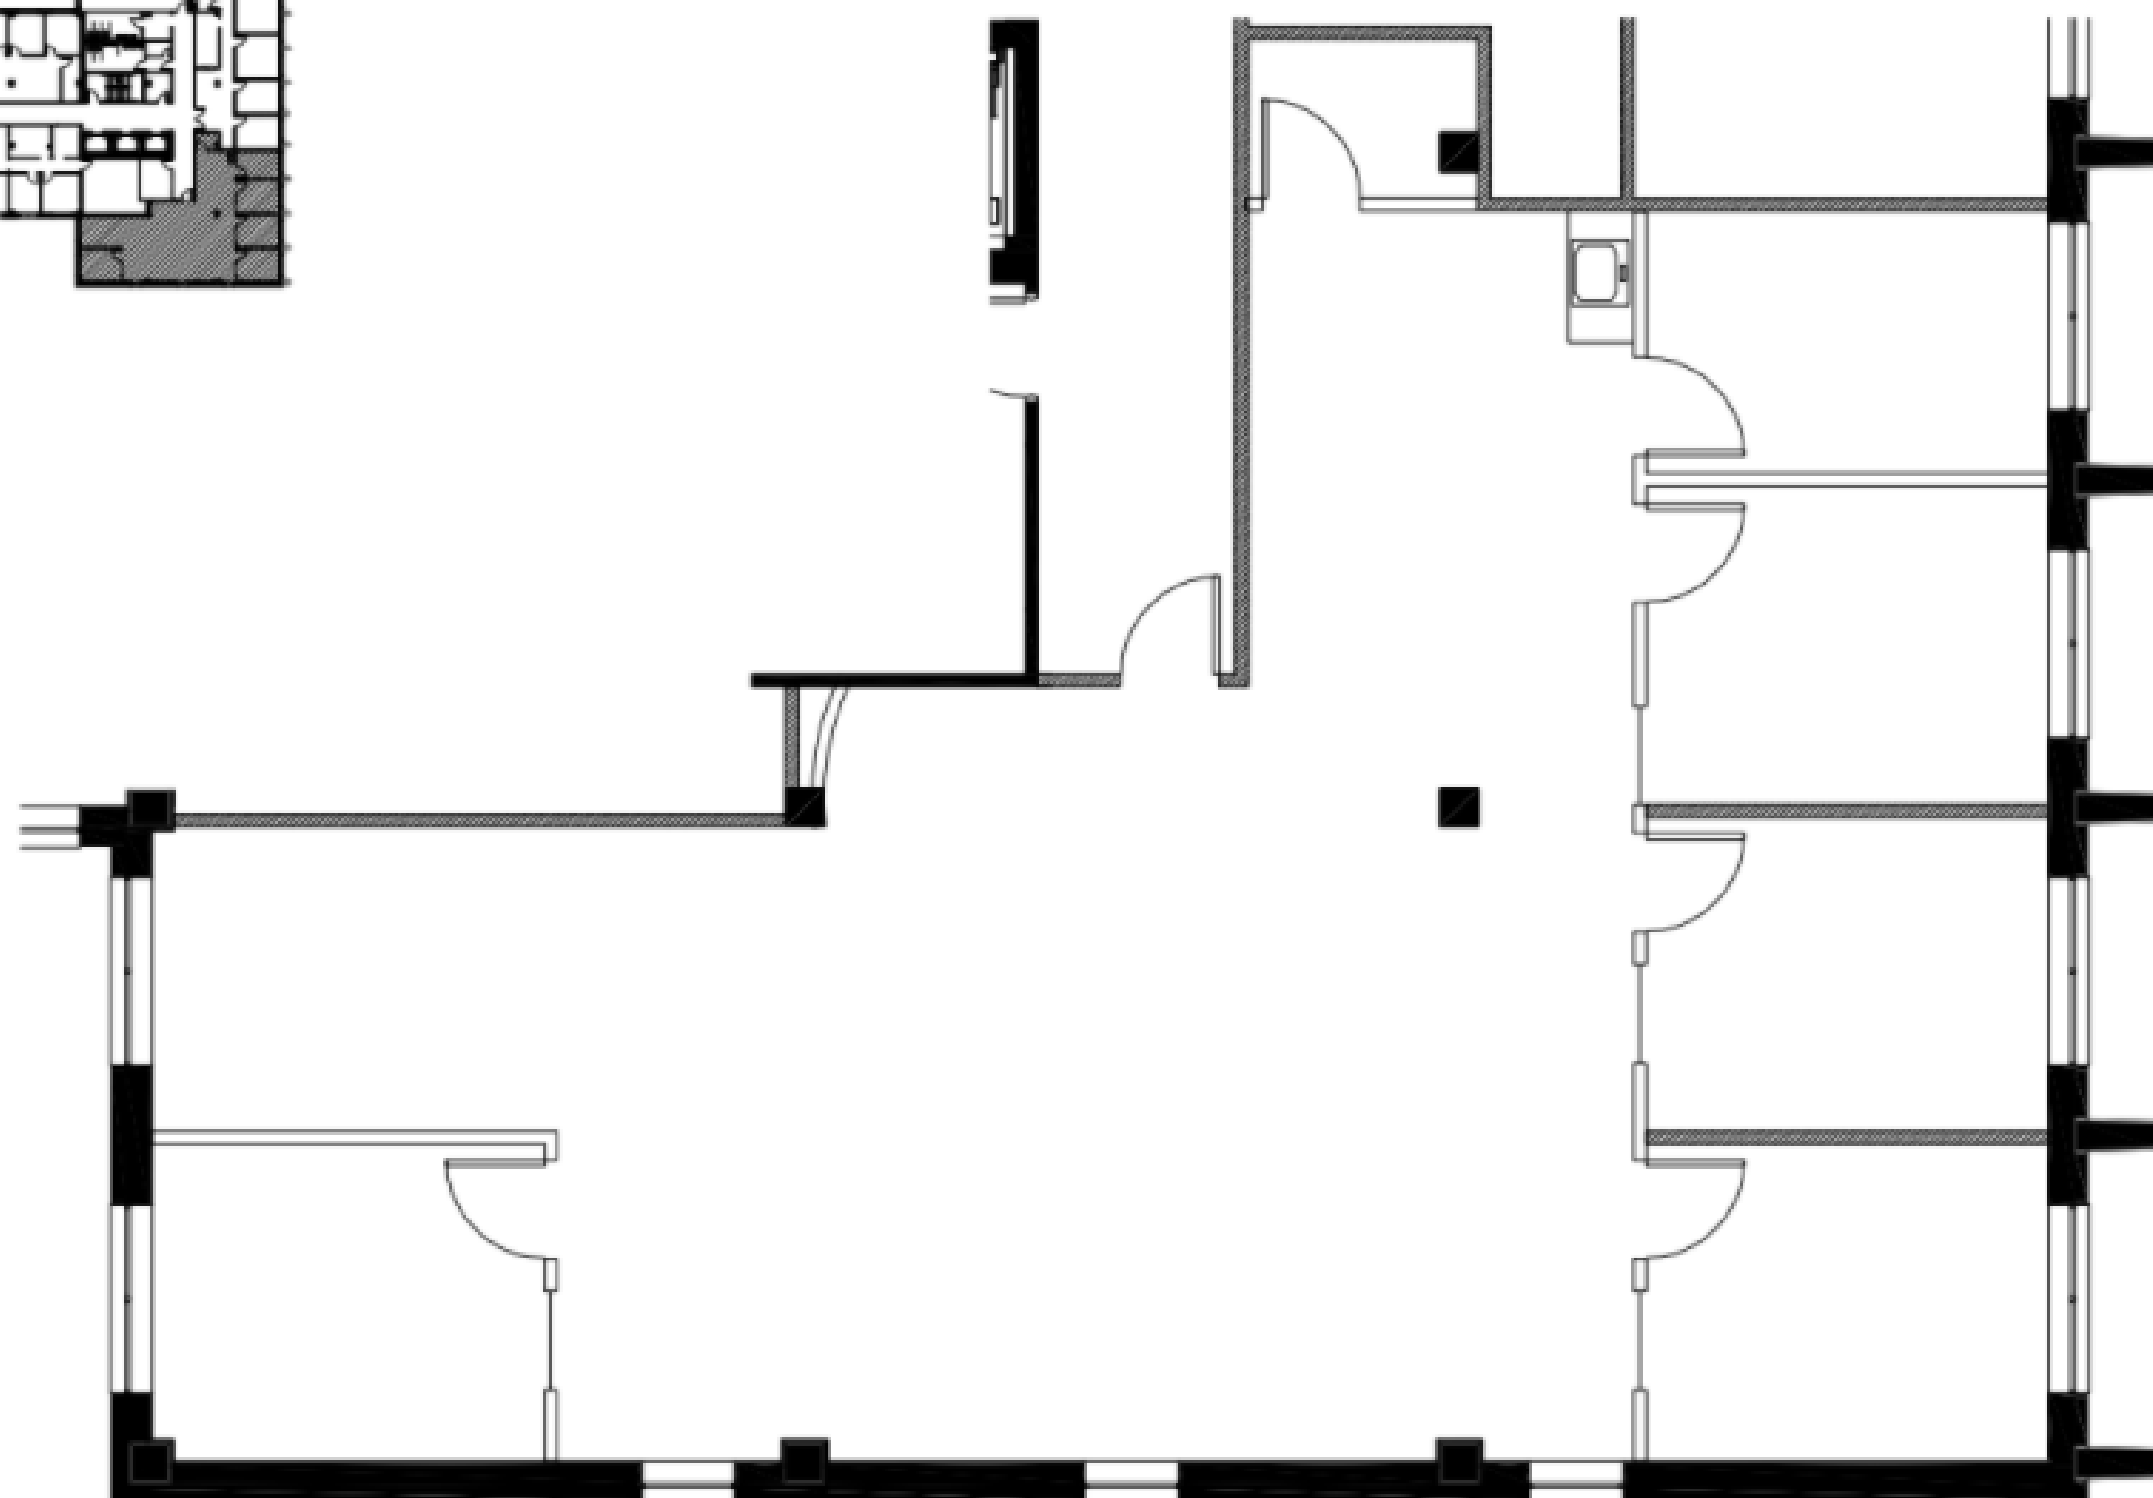

# Suite 310

Third Floor  
2,010 RSF

For more information, please contact:  
Silhouette Atlanta Management  
[mgmt@silhouettemidtown.com](mailto:mgmt@silhouettemidtown.com)

1447 Peachtree St. NE  
Suite 200  
Atlanta, Ga 30309