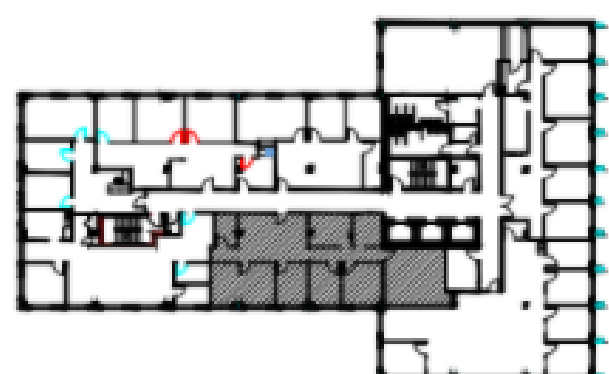

# Suite 330

Key Plan

**Third Floor**  
**1,790 RSF**

For more information, please contact:  
Silhouette Atlanta Management  
[mgmt@silhouettemidtown.com](mailto:mgmt@silhouettemidtown.com)

1447 Peachtree St. NE  
Suite 200  
Atlanta, Ga 30309