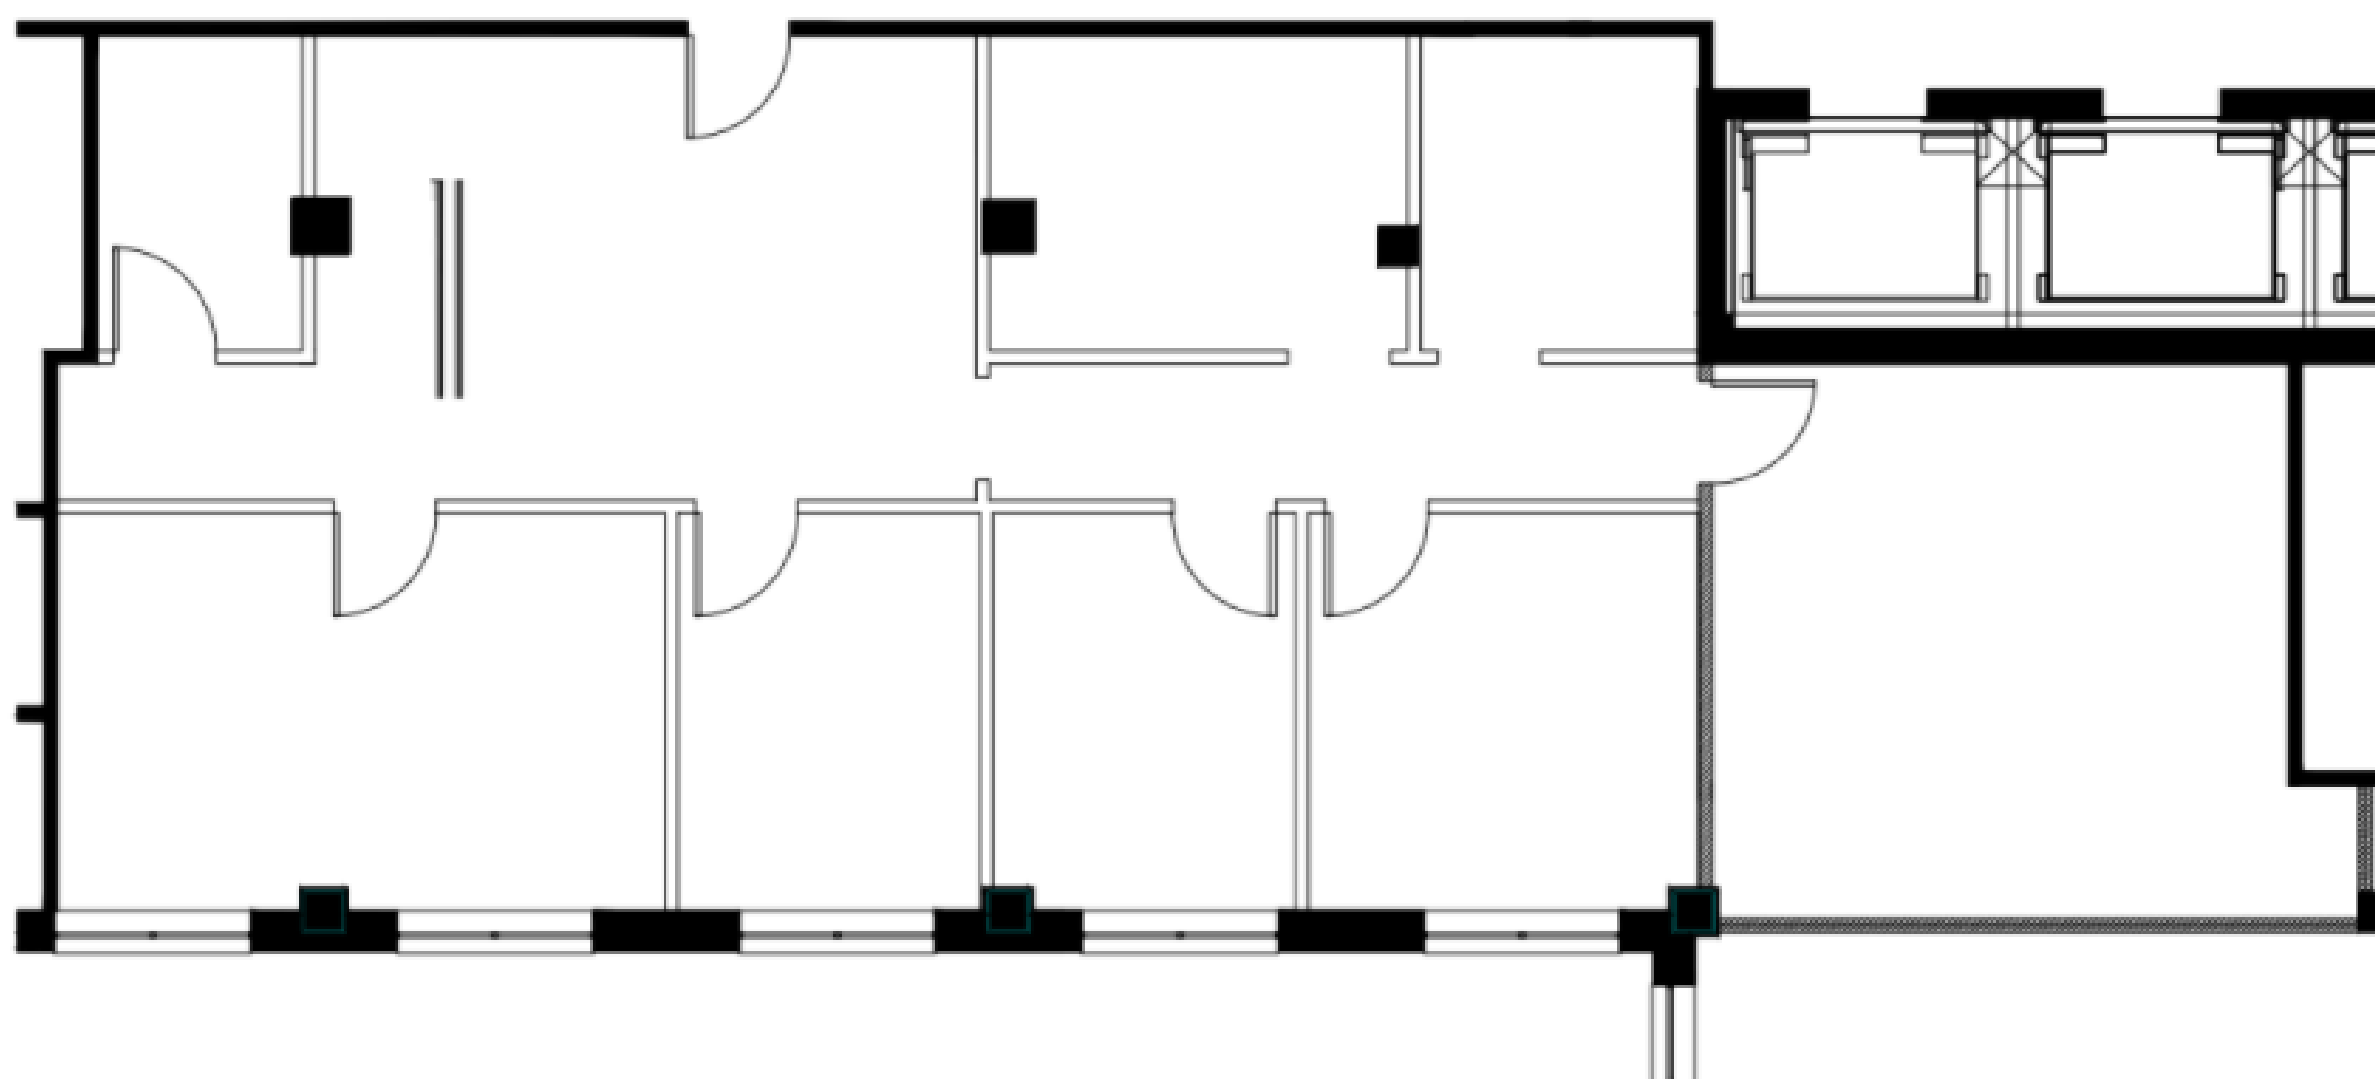

# Suite 330

Key Plan

**Third Floor**  
**1,790 RSF**

For more information, please contact:  
Silhouette Atlanta Management  
[mgmt@silhouettemidtown.com](mailto:mgmt@silhouettemidtown.com)

1447 Peachtree St. NE  
Suite 200  
Atlanta, Ga 30309