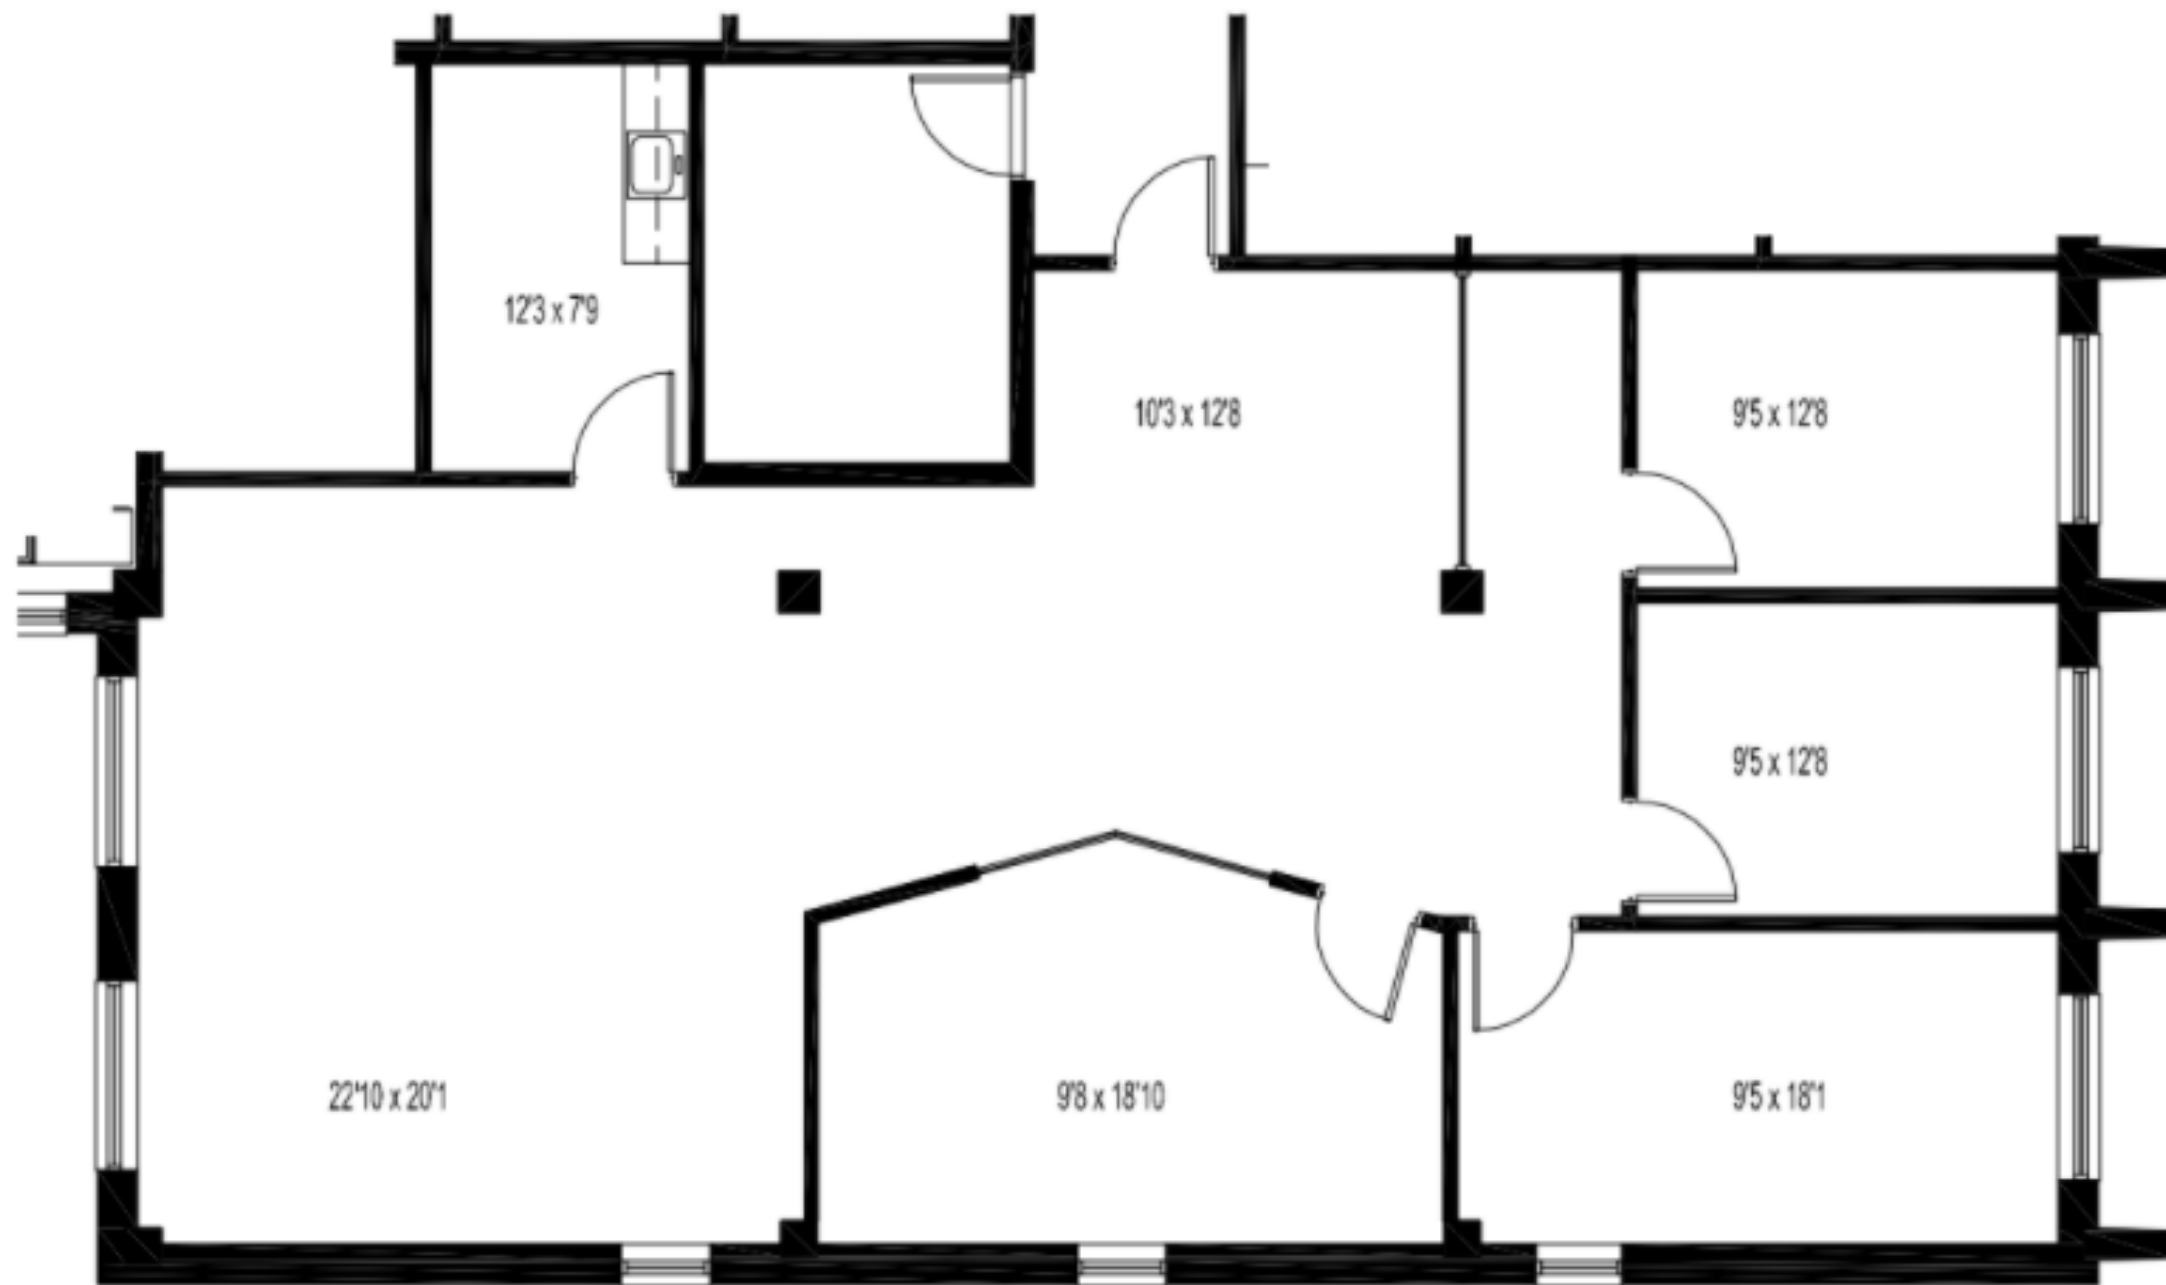

Suite 820

Eighth Floor
2,093 RSF

For more information, please contact:
Silhouette Atlanta Management
mgmt@silhouettemidtown.com

1447 Peachtree St. NE
Suite 200
Atlanta, Ga 30309