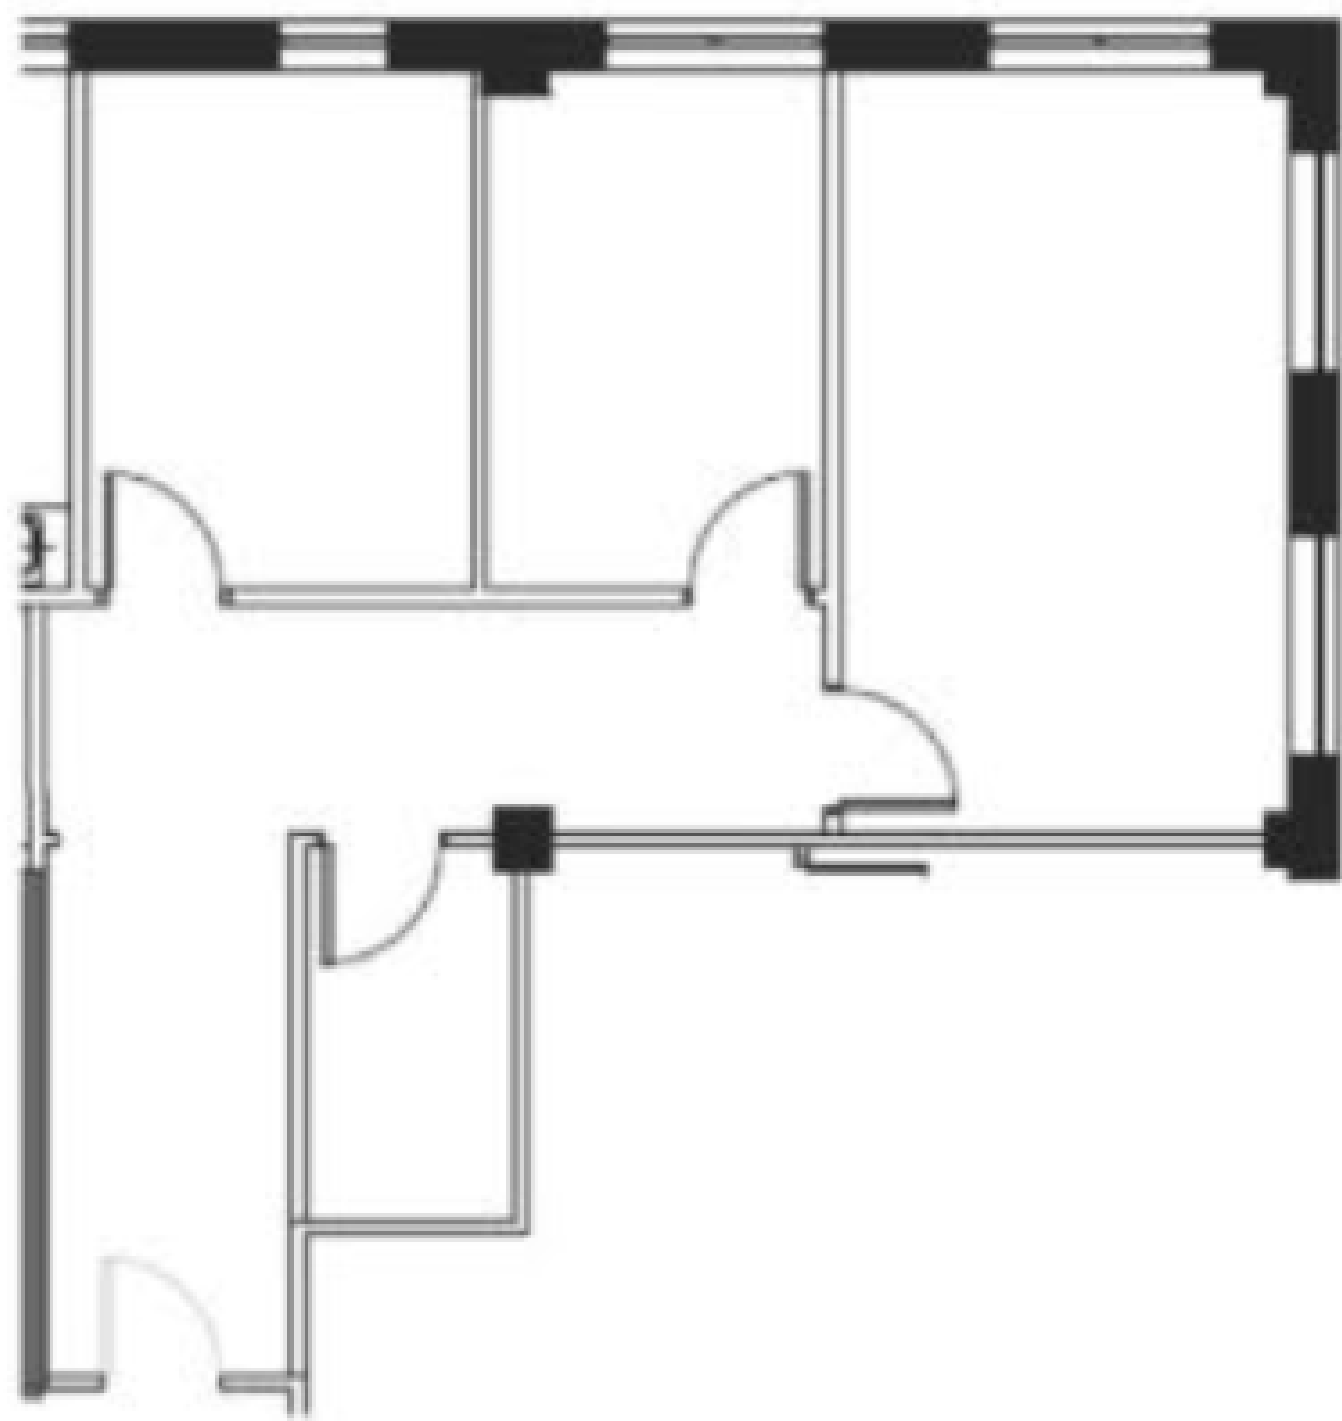

Suite 350

Third Floor
1,077 RSF

For more information, please contact:
Silhouette Atlanta Management
mgmt@silhouettemidtown.com

1447 Peachtree St. NE
Suite 200
Atlanta, Ga 30309