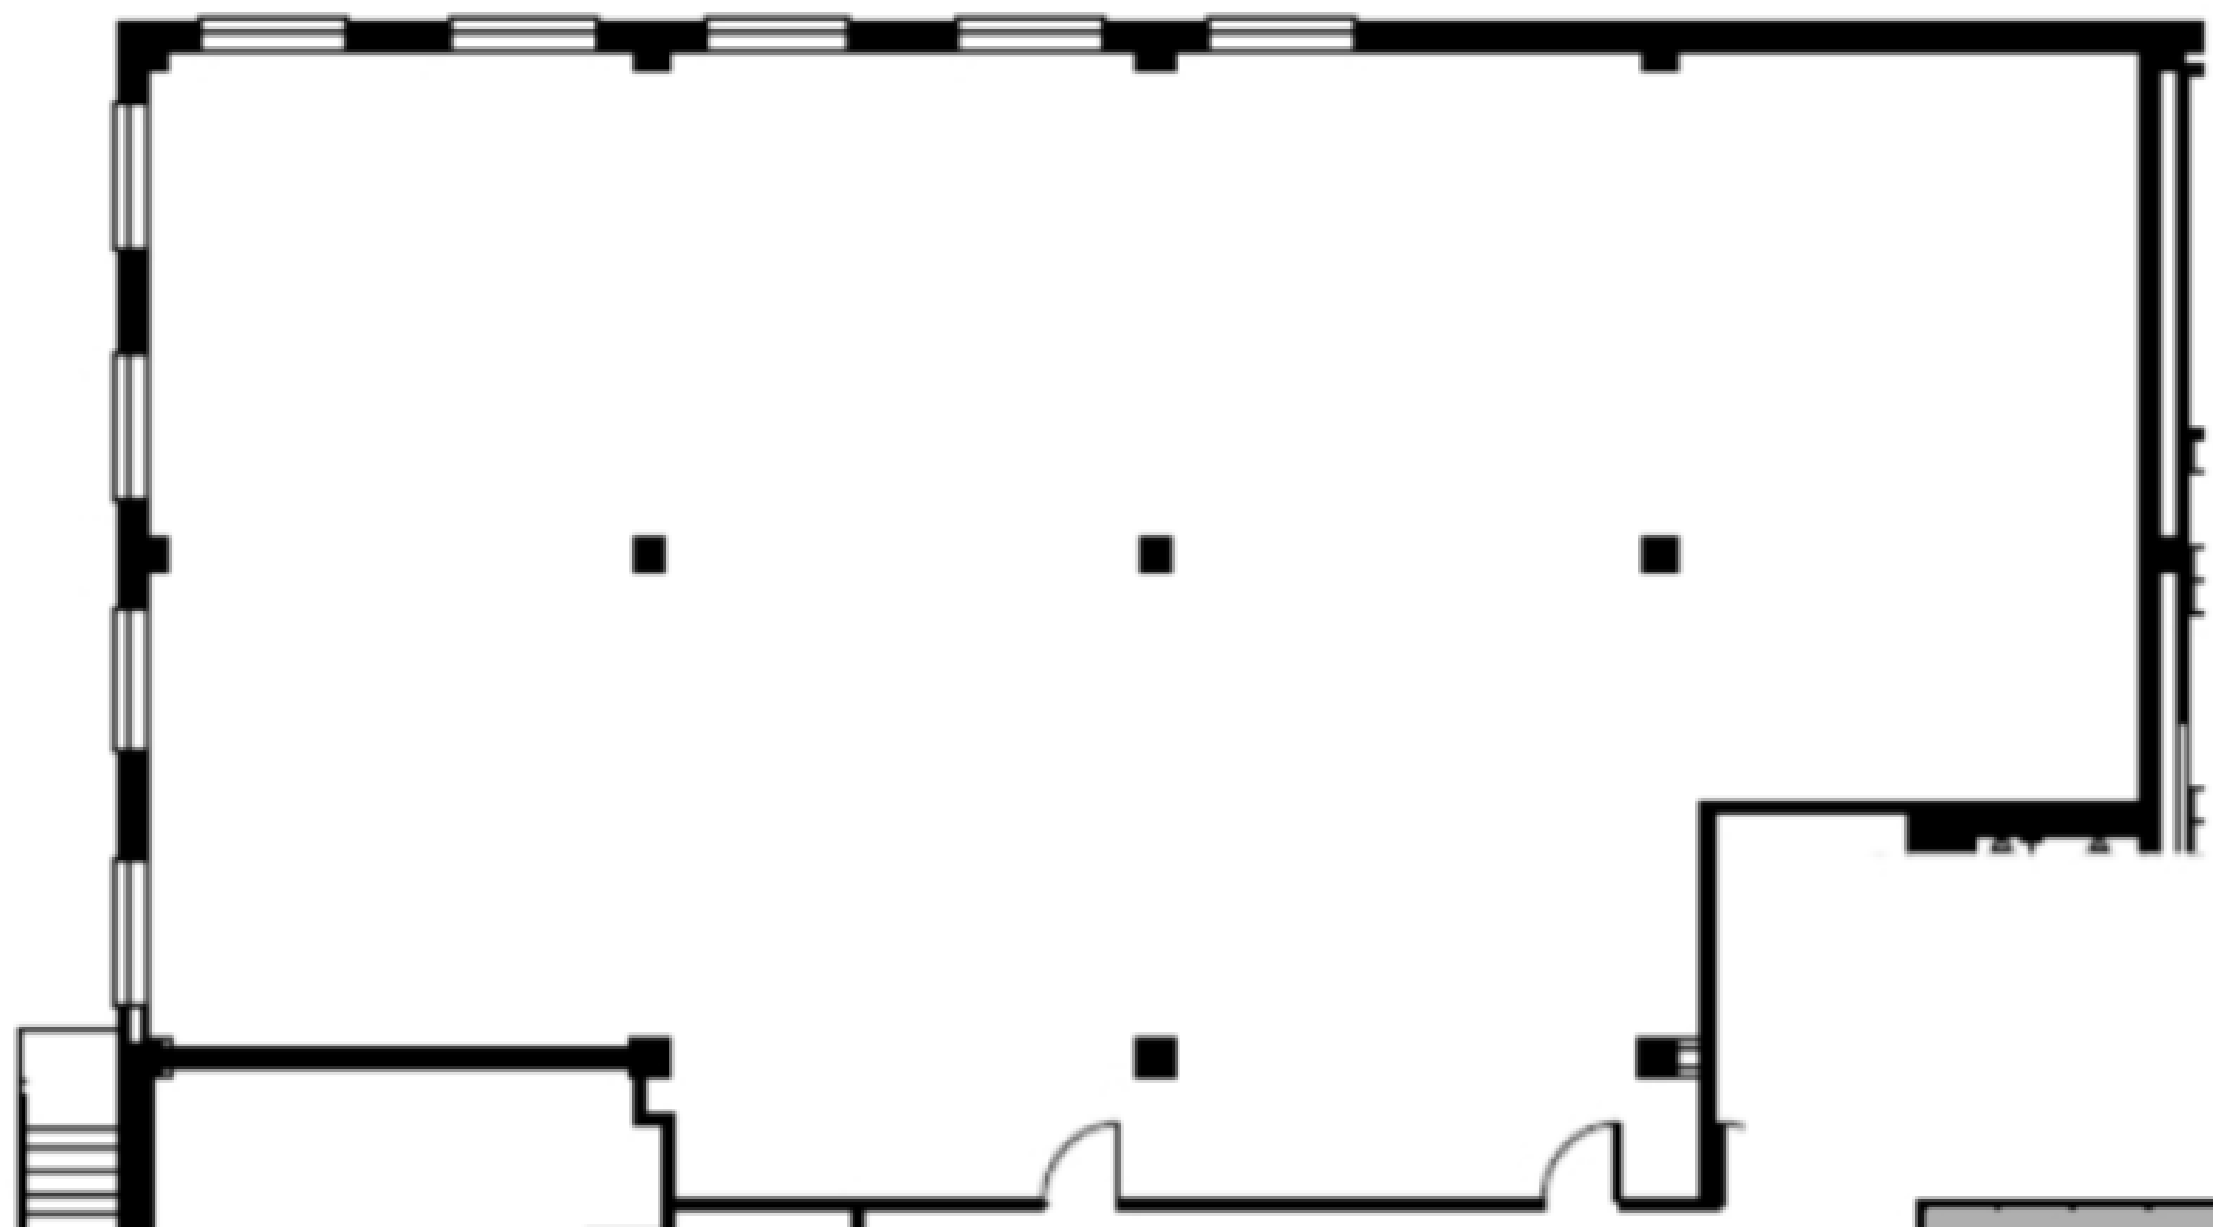

# Suite 160

First Floor  
3,814 RSF

For more information, please contact:  
Silhouette Atlanta Management  
[mgmt@silhouettemidtown.com](mailto:mgmt@silhouettemidtown.com)

1447 Peachtree St. NE  
Suite 200  
Atlanta, Ga 30309