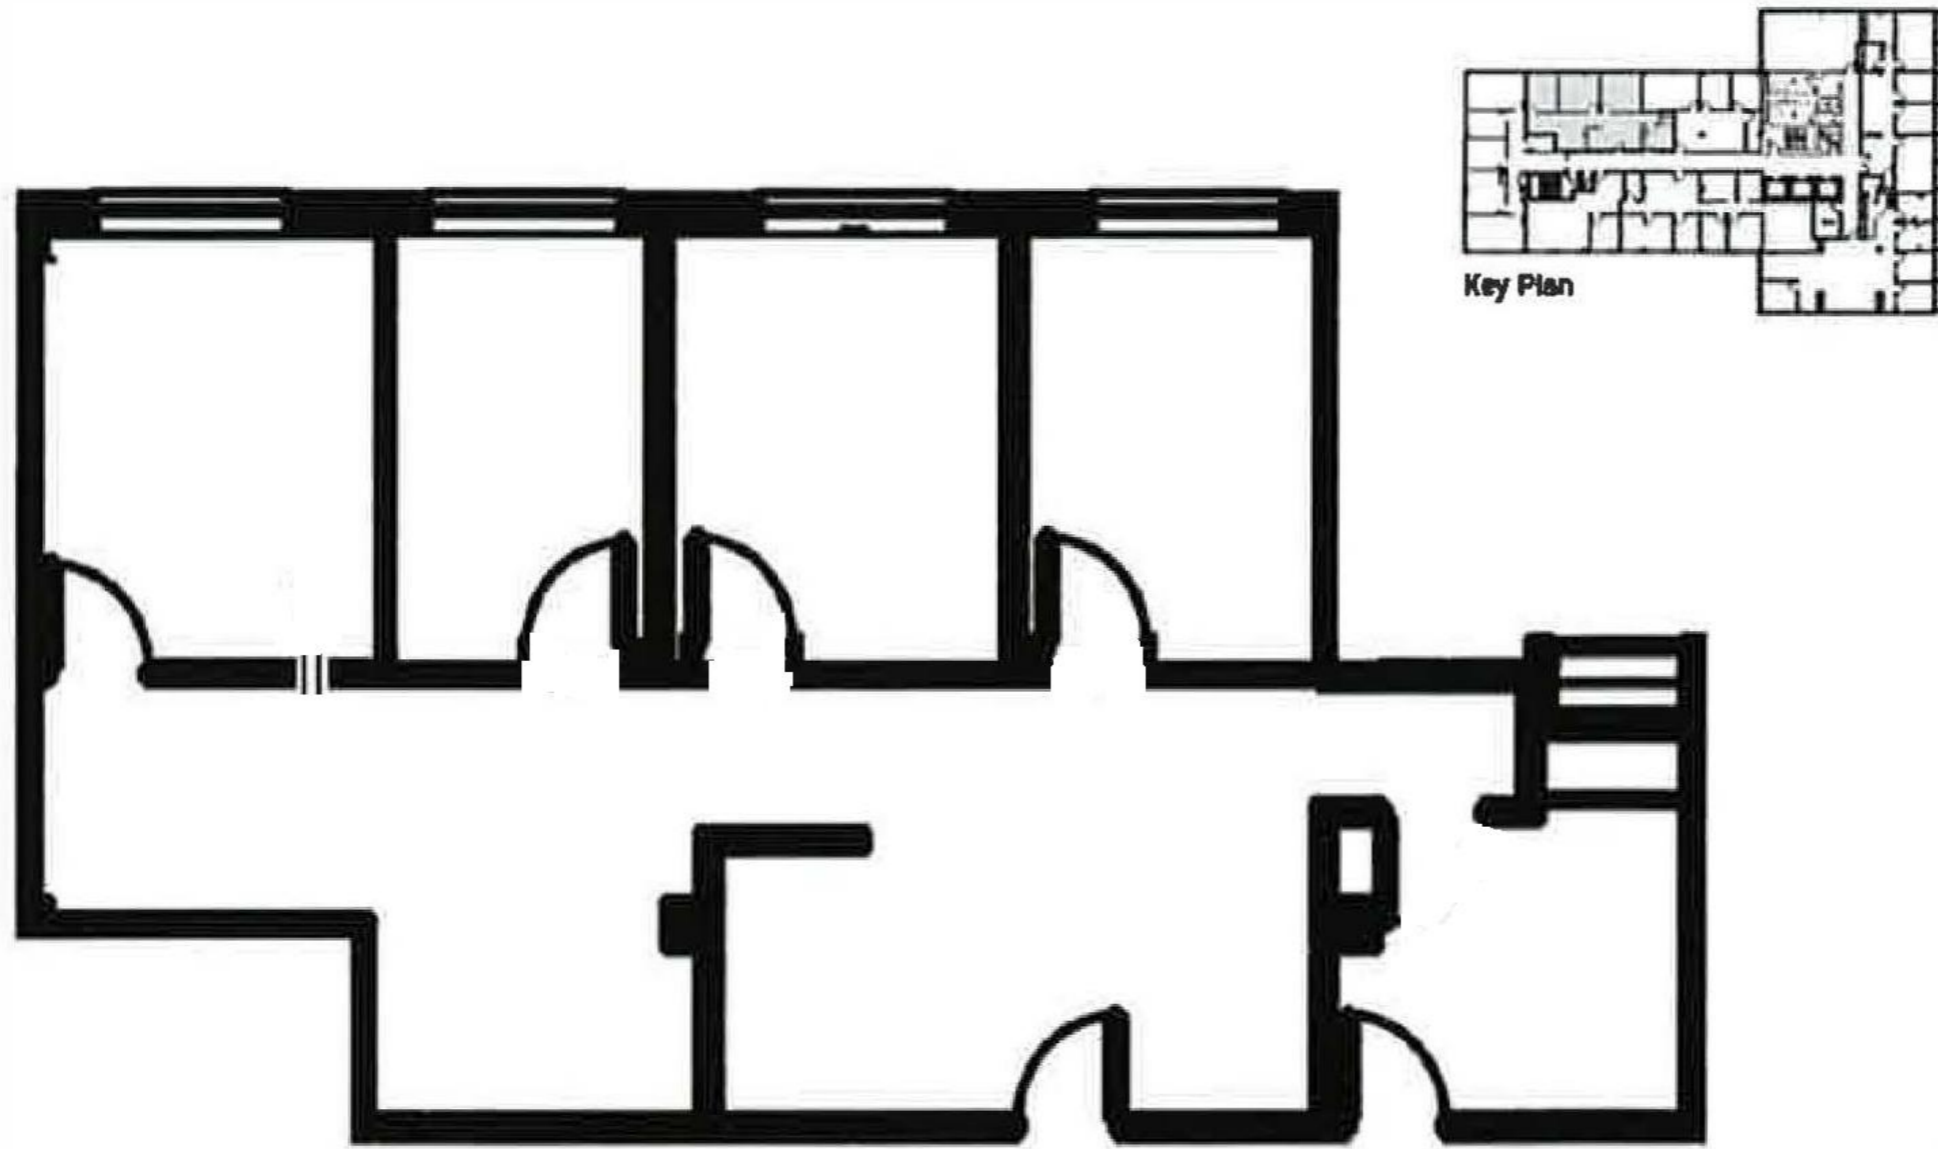

# Suite 360

**Third Floor**  
**1,157 RSF**

For more information,  
please contact: Silhouette Atlanta  
Management  
[mgmt@silhouettemidtown.com](mailto:mgmt@silhouettemidtown.com)

1447 Peachtree St. NE  
Suite 200  
Atlanta, Ga 30309