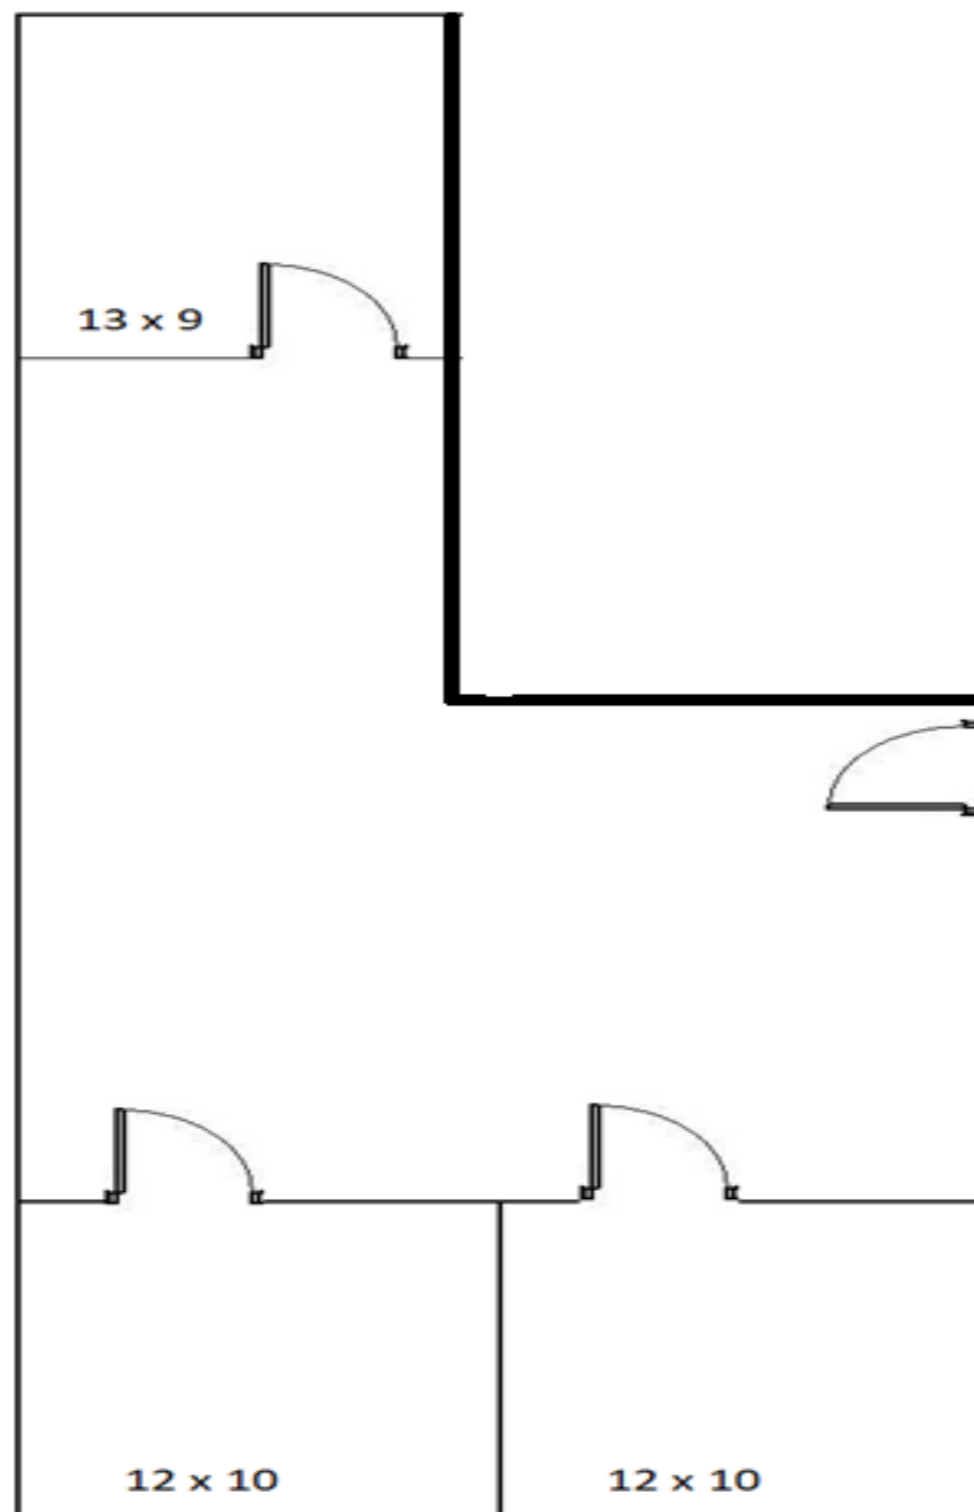

Suite 380

Third Floor
1,166 RSF

For more information, please contact:
Silhouette Atlanta Management
mgmt@silhouettemidtown.com

1447 Peachtree St. NE
Suite 200
Atlanta, Ga 30309