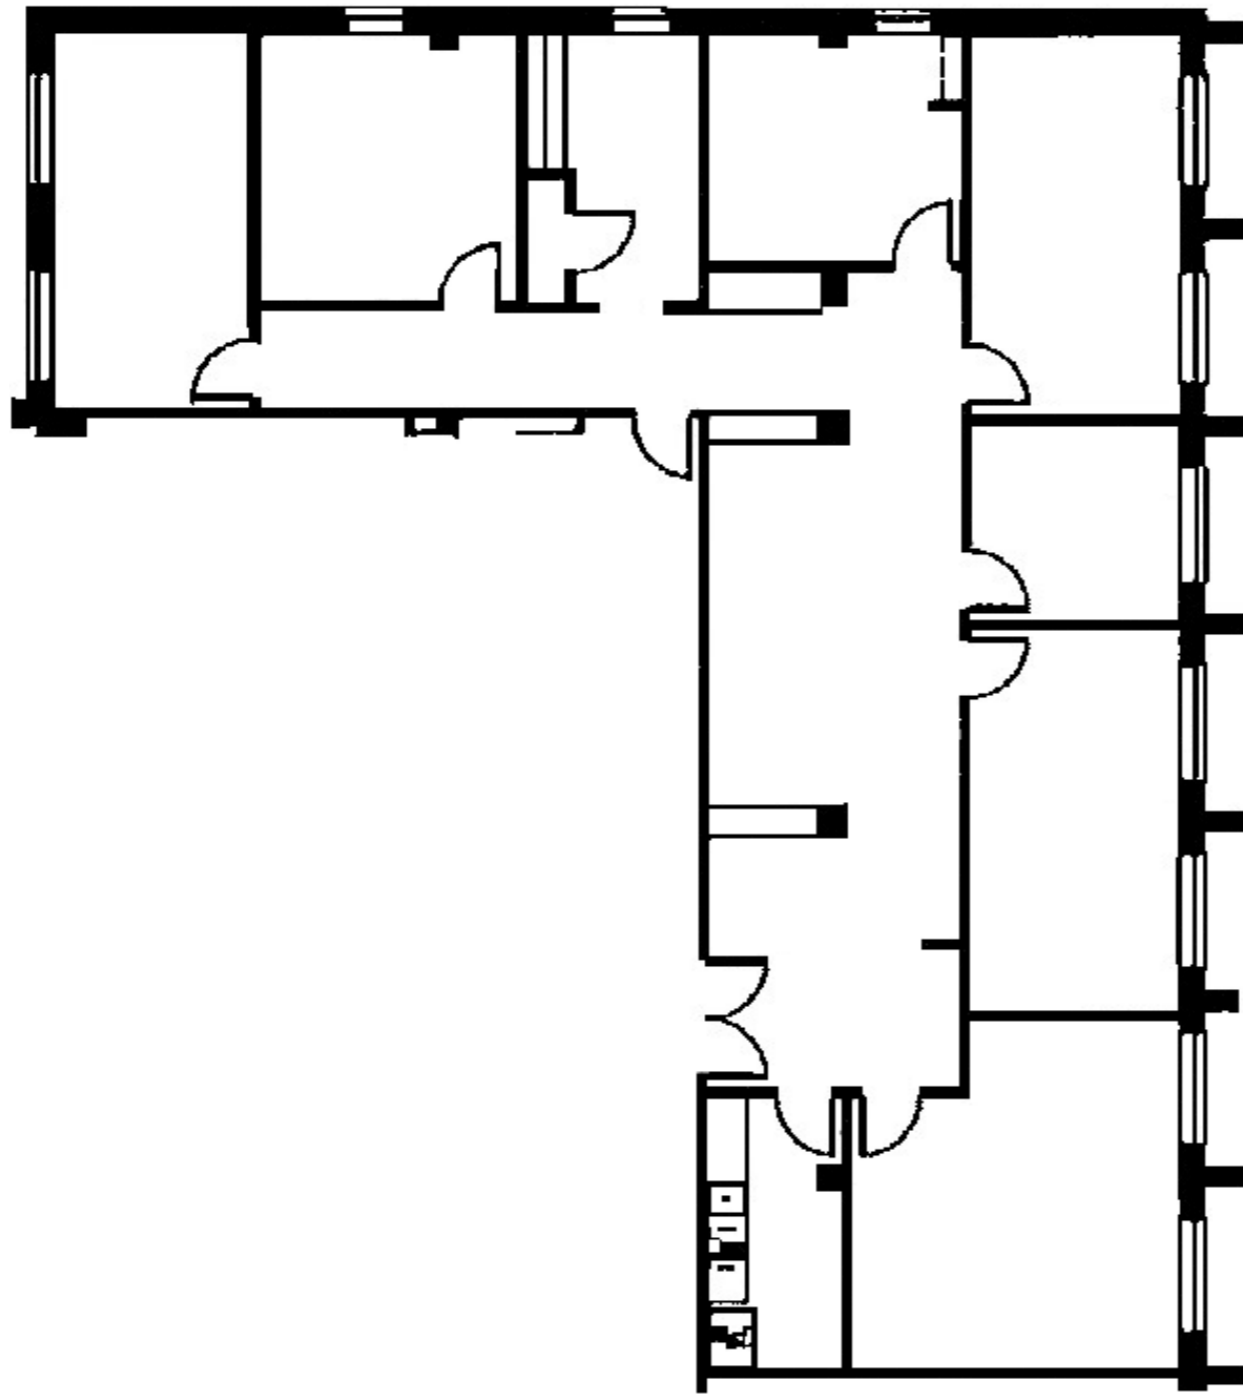

# Suite 500

Key Plan

**Fifth Floor**  
**2,855 RSF**

For more information,  
please contact: Silhouette Atlanta  
Management  
[mgmt@silhouettemidtown.com](mailto:mgmt@silhouettemidtown.com)

1447 Peachtree St. NE  
Suite 200  
Atlanta, Ga 30309