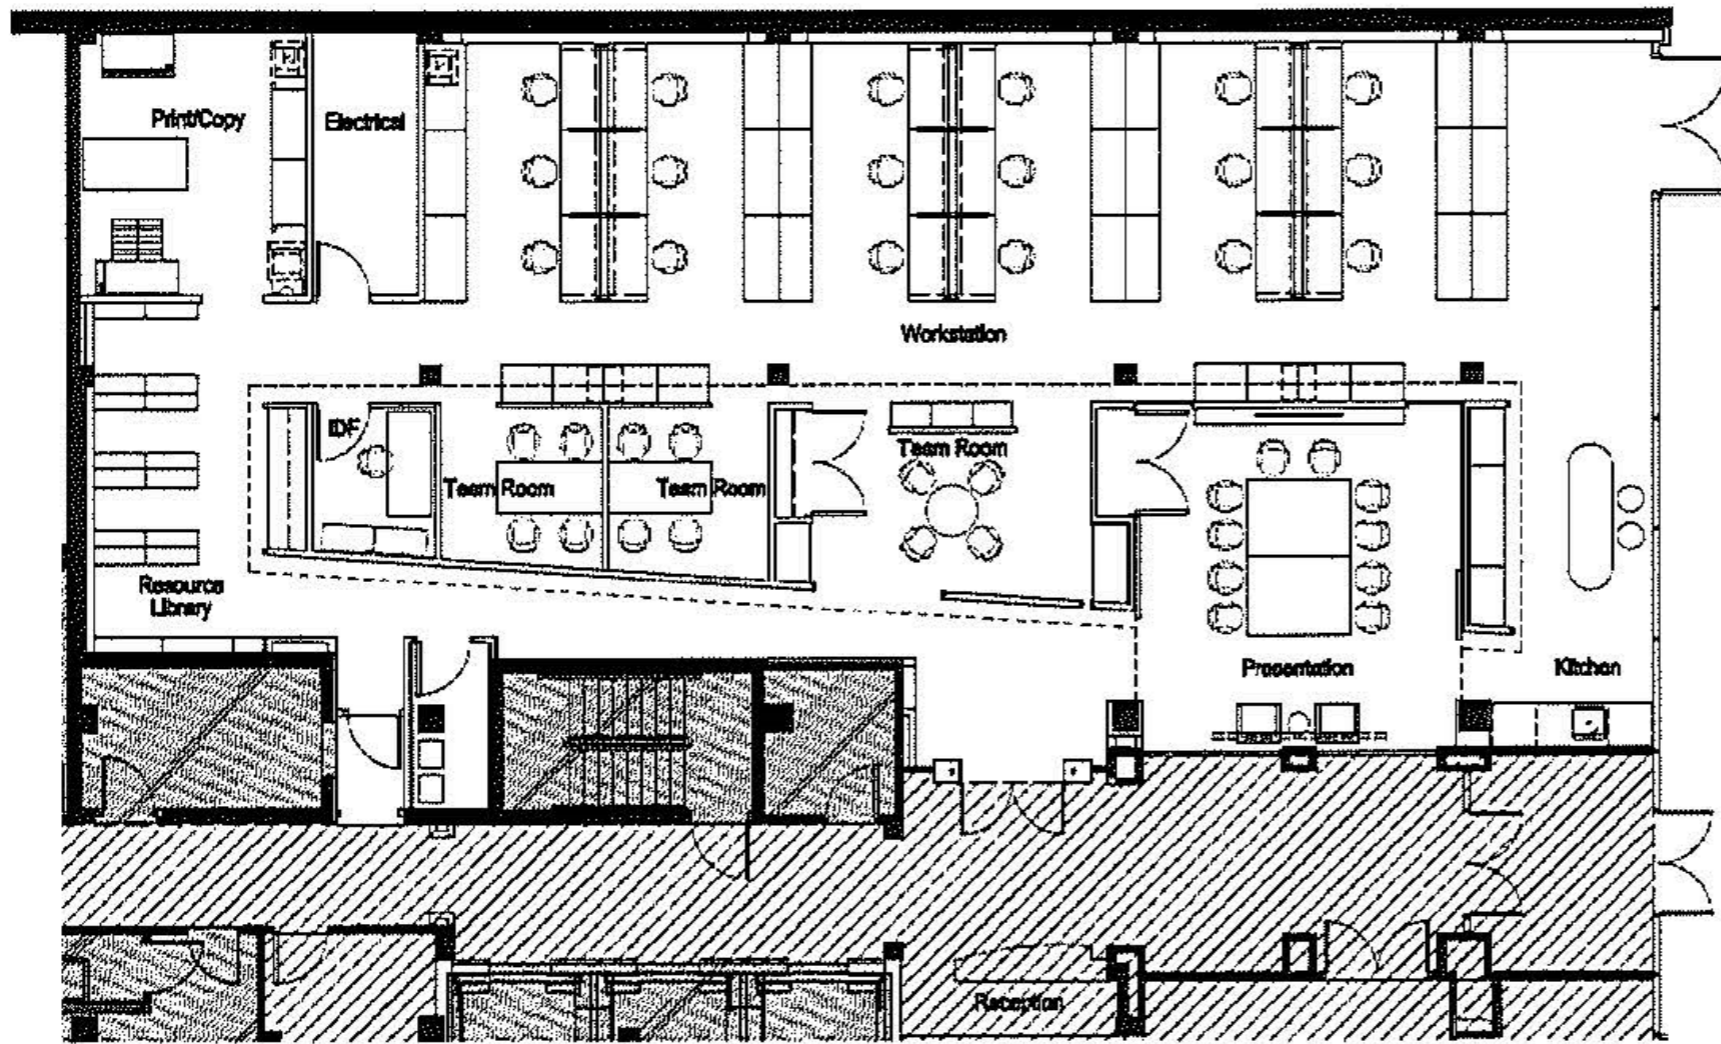

# Suite 180

**First Floor**  
**4,257 RSF**

For more information, please contact:  
Silhouette Atlanta Management  
[mgmt@silhouettemidtown.com](mailto:mgmt@silhouettemidtown.com)

1447 Peachtree St. NE  
Suite 200  
Atlanta, Ga 30309