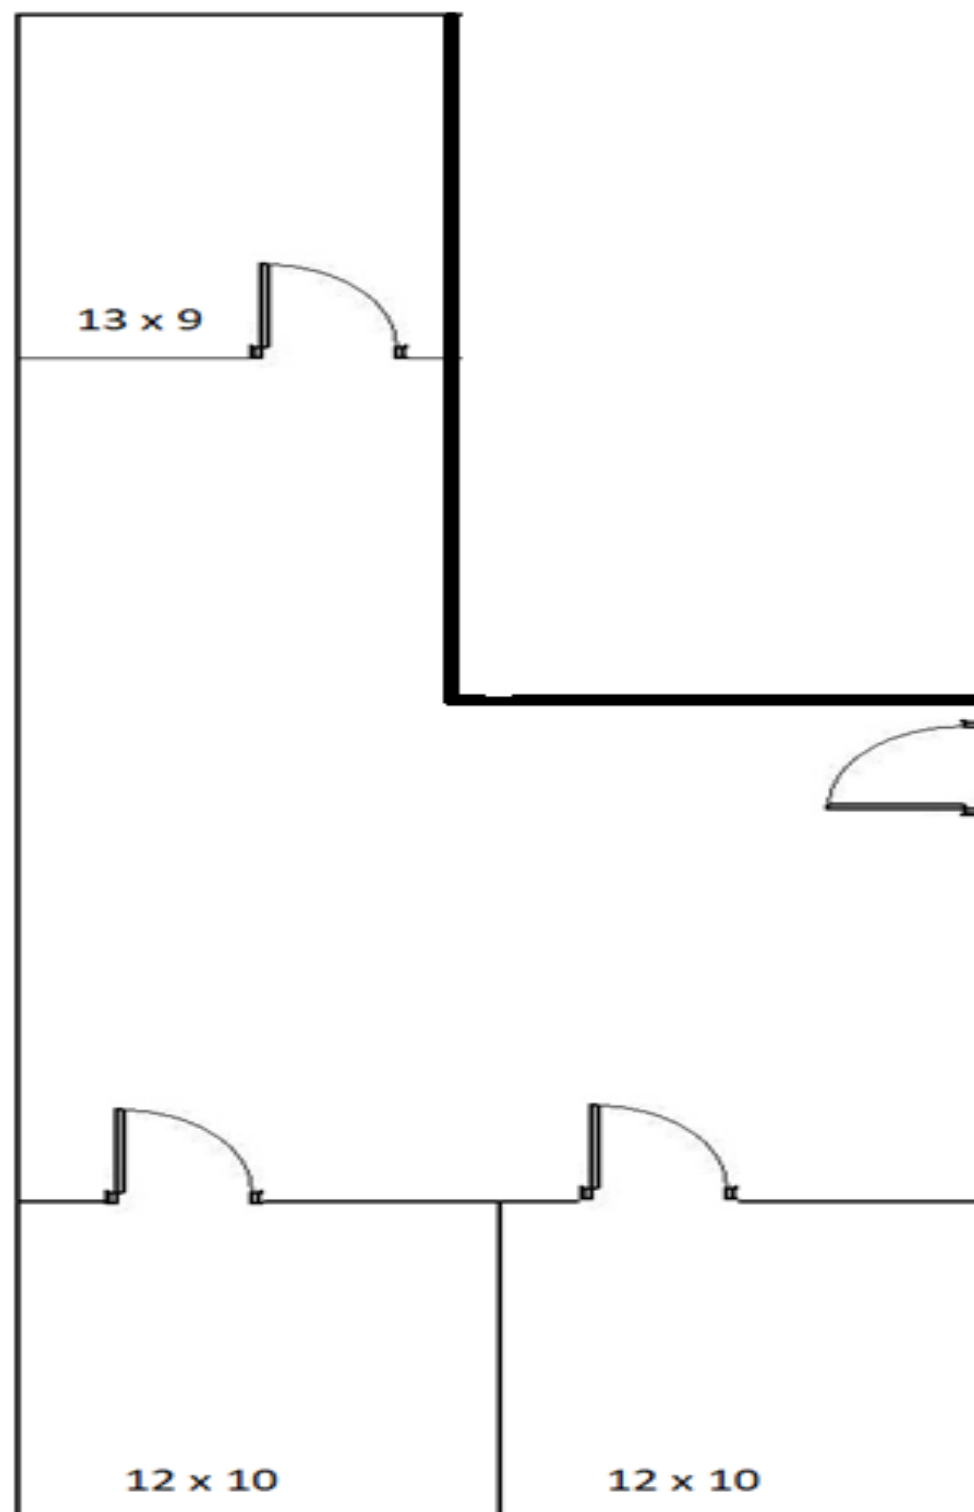

Suite 380

Third Floor
1,166 RSF

For more information, please contact:
Silhouette Atlanta Management
mgmt@silhouettemidtown.com

1447 Peachtree St. NE
Suite 200
Atlanta, Ga 30309