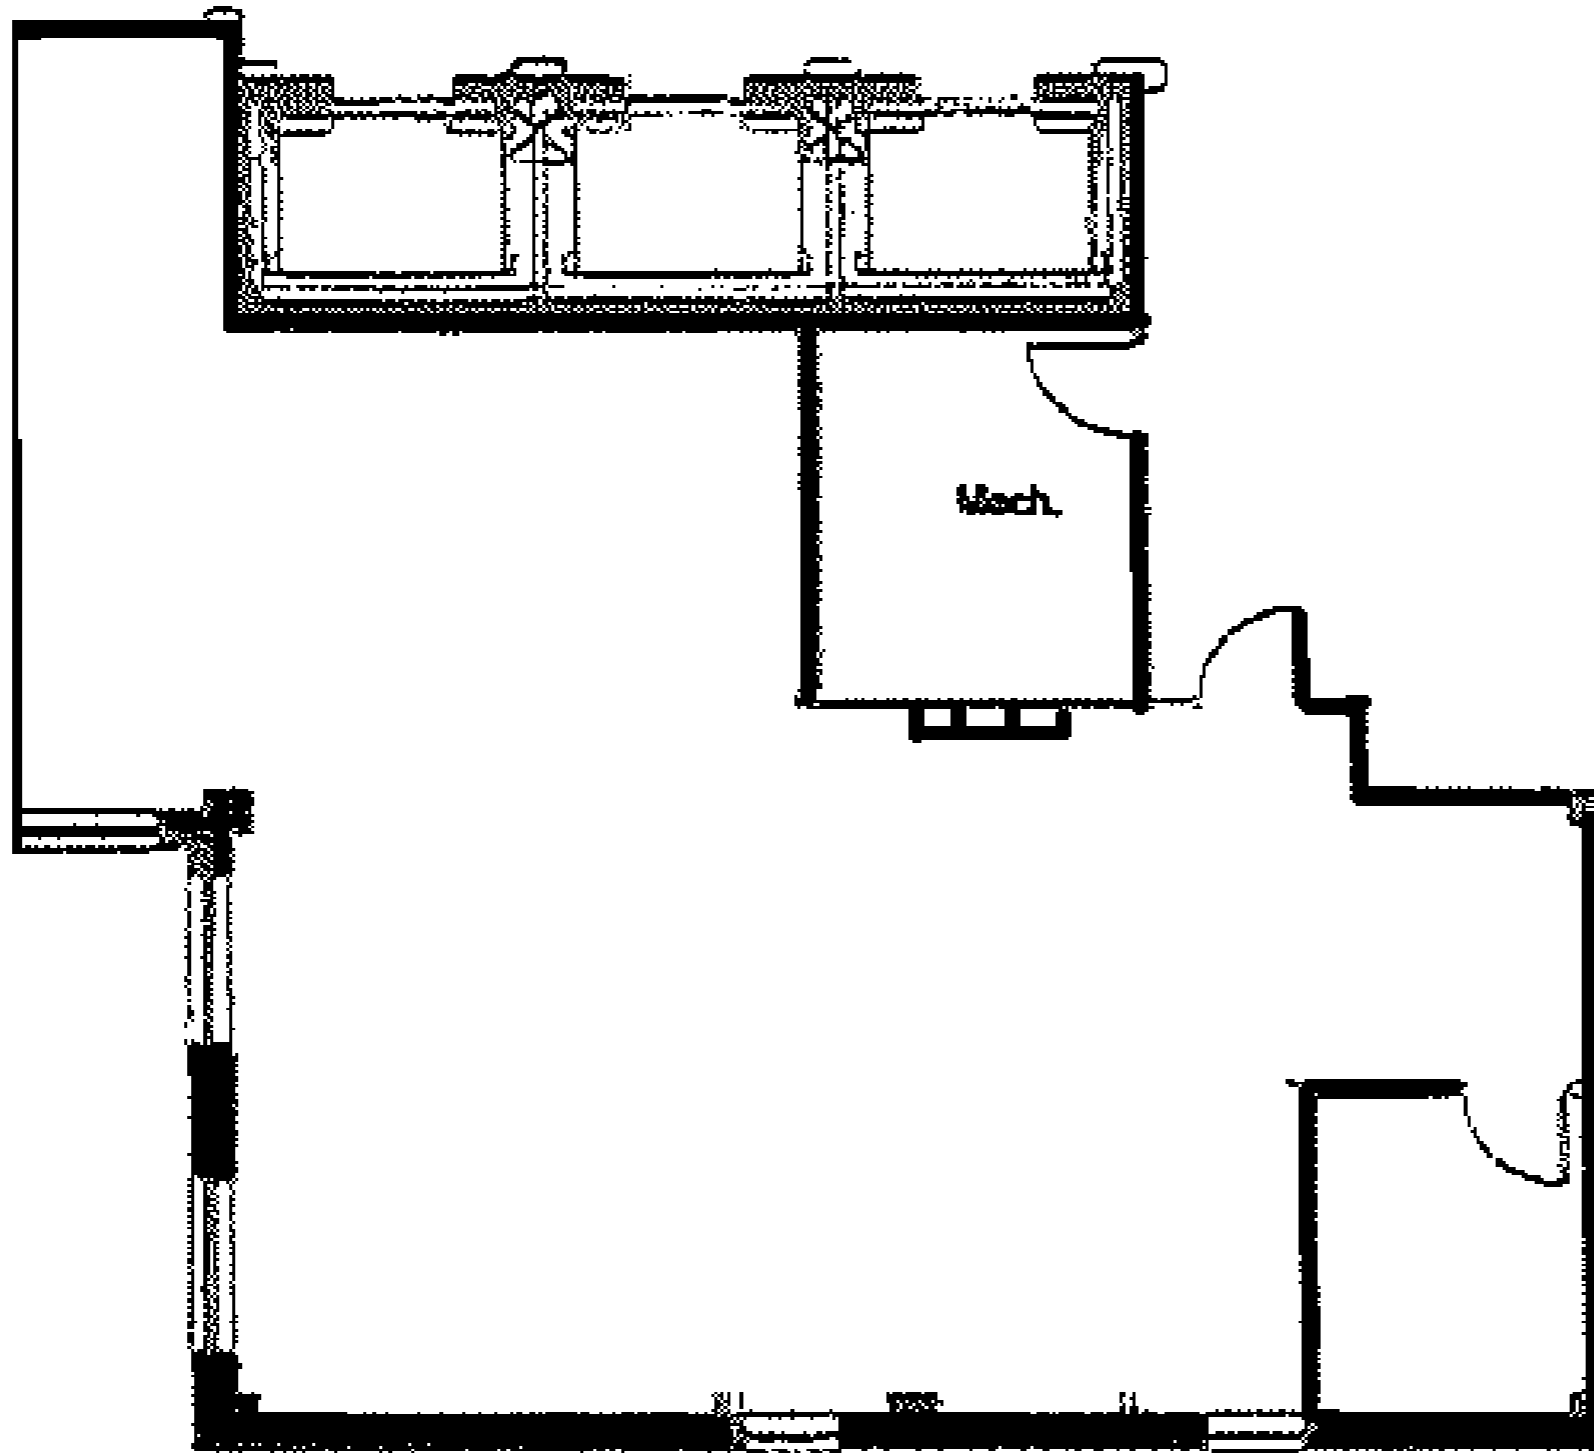

Suite 430

Fourth Floor
1,562 RSF

For more information,
please contact: Silhouette Atlanta
Management
mgmt@silhouettemidtown.com

1447 Peachtree St. NE
Suite 200
Atlanta, Ga 30309