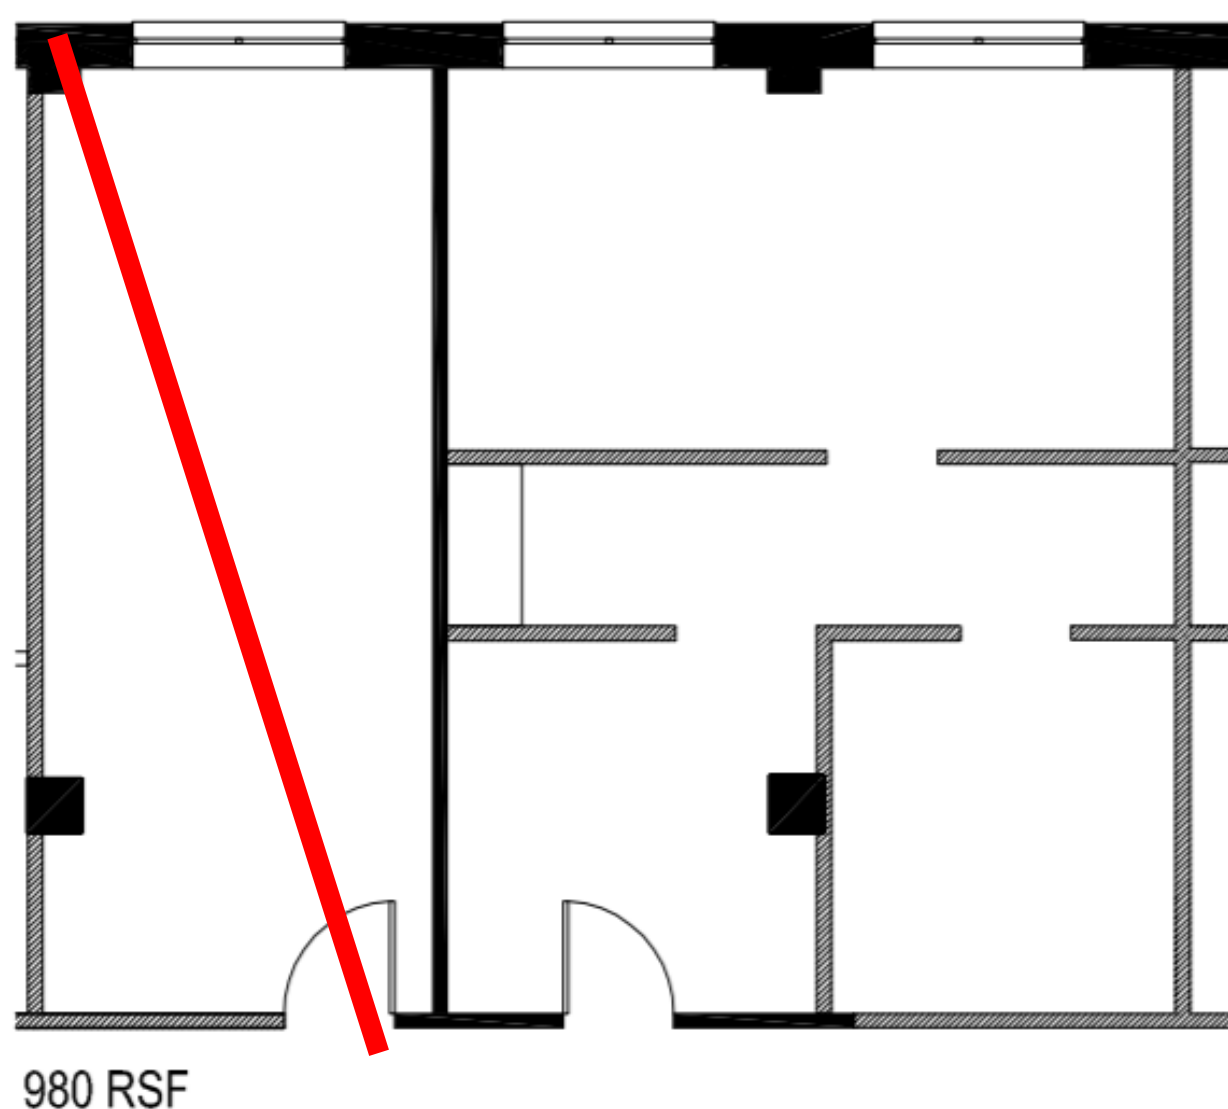

Suite 402

Fouth Floor
636 RSF

For more information, please contact:
Silhouette Atlanta Management
mgmt@silhouettemidtown.com

1447 Peachtree St. NE
Suite 200
Atlanta, Ga 30309